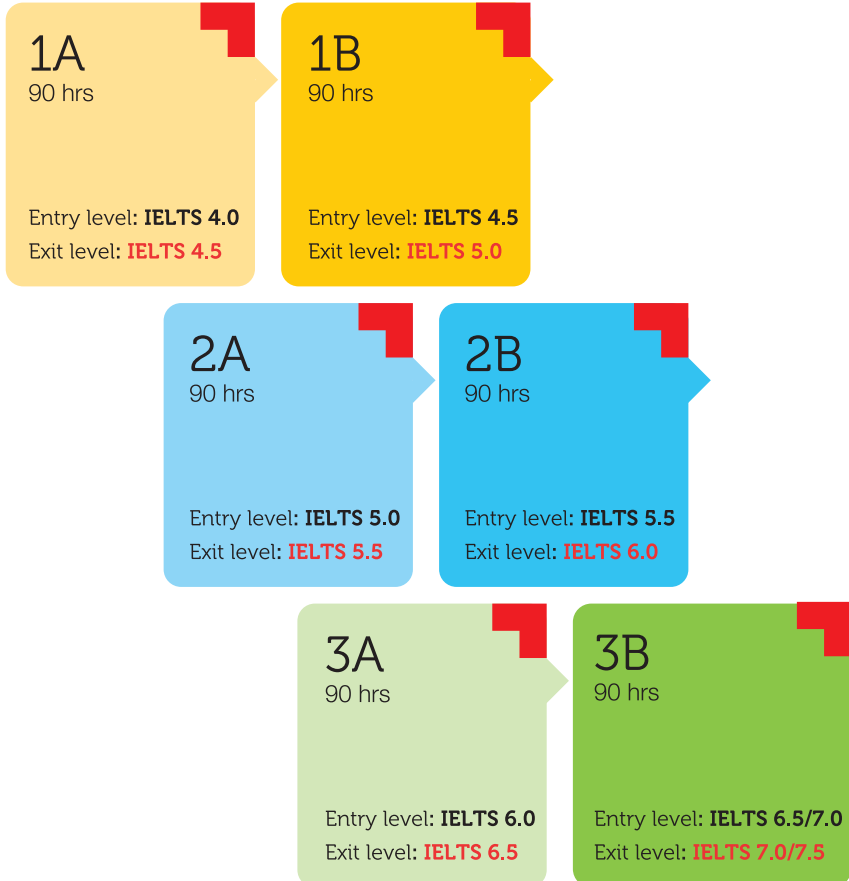

IELTS Pathway Diagram

Plan to achieve your
target IELTS band score
today.